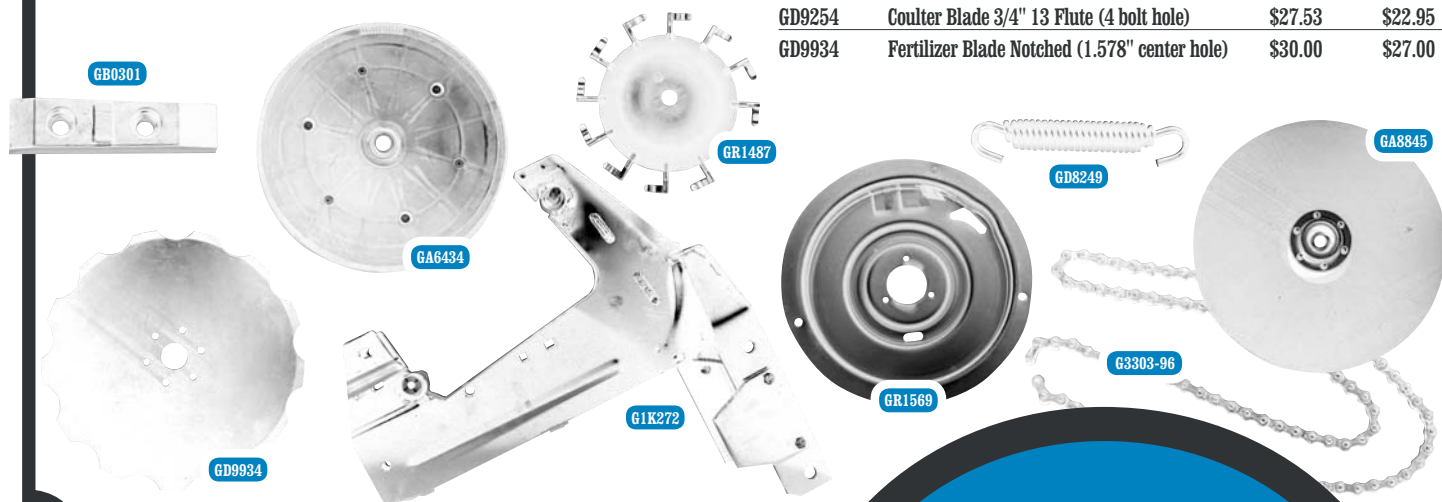

**Now Through
February 29, 2008!**

SAVE UP TO 32%!